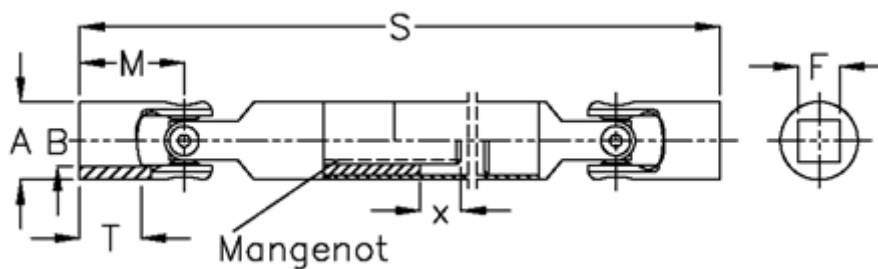

# Data Sheet

Article number: 076251042

Description: Slip shaft 0.625.104.002 needle bearing  
S=228 X=55 Square 12H9

## Measures

A	= 25
F	= 12
Longitudinal ribs	= 6x11x14
M	= 37
MD max N m	= 20
s	= 228
T	= 22
x	= 55